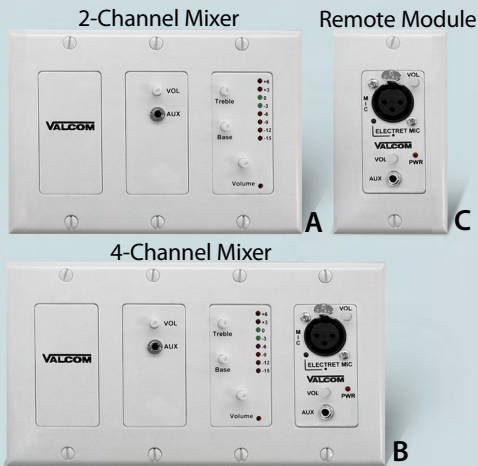

In-Wall Modular Mixer

Convenient Built-In Amplifier with Volume Control on One-Way Speakers
 Easily Utilizes Standard CAT 5/6 Cable
 Convenient Volume Adjustments

Cost-Effective Solution that Eliminates the Use of Expensive In-Wall Amplifiers

- Built-In Compressor (Option Switch Controlled) for Automatic Consistent Volume Level Adjustment Even When Voices Vary - Low to High
- Master Volume Control for Optimum Volume Adjustments & Volume Control for Each Input
- 1 General Building Page Input (-10dBm) Overrides All Others
- Drives 50 Amplified Speakers/Horns
- 8 Segment LED Meter for Visual Indication of Audio Signal Levels
- Full Frequency Range Output for Speakers
- High Pass Output Horn Filter

Remote Module

- Provides 1 Balanced XLR Microphone Input & 1 Auxiliary Input for MP3 Players, CD, DVD or PC's
- Connects to Main Control Module, w/2 Pair 24 AWG Cable
- Volume Control for Each Input
- Power "ON" Indicator
- Phantom Power (Switch Controlled) w/"ON" Indicator Allows Use of Consumer Microphone

Expandable to 10 Channels - with 3 Remotes

	In-Wall Modular Mixer V-9985-W	Remote Module V-9984-W (Add up to 4)		
Mic Inputs	1	2	3	4
AUX Inputs	2	3	4	5
General Page Input Overrides All Other Sources	1	1	1	1